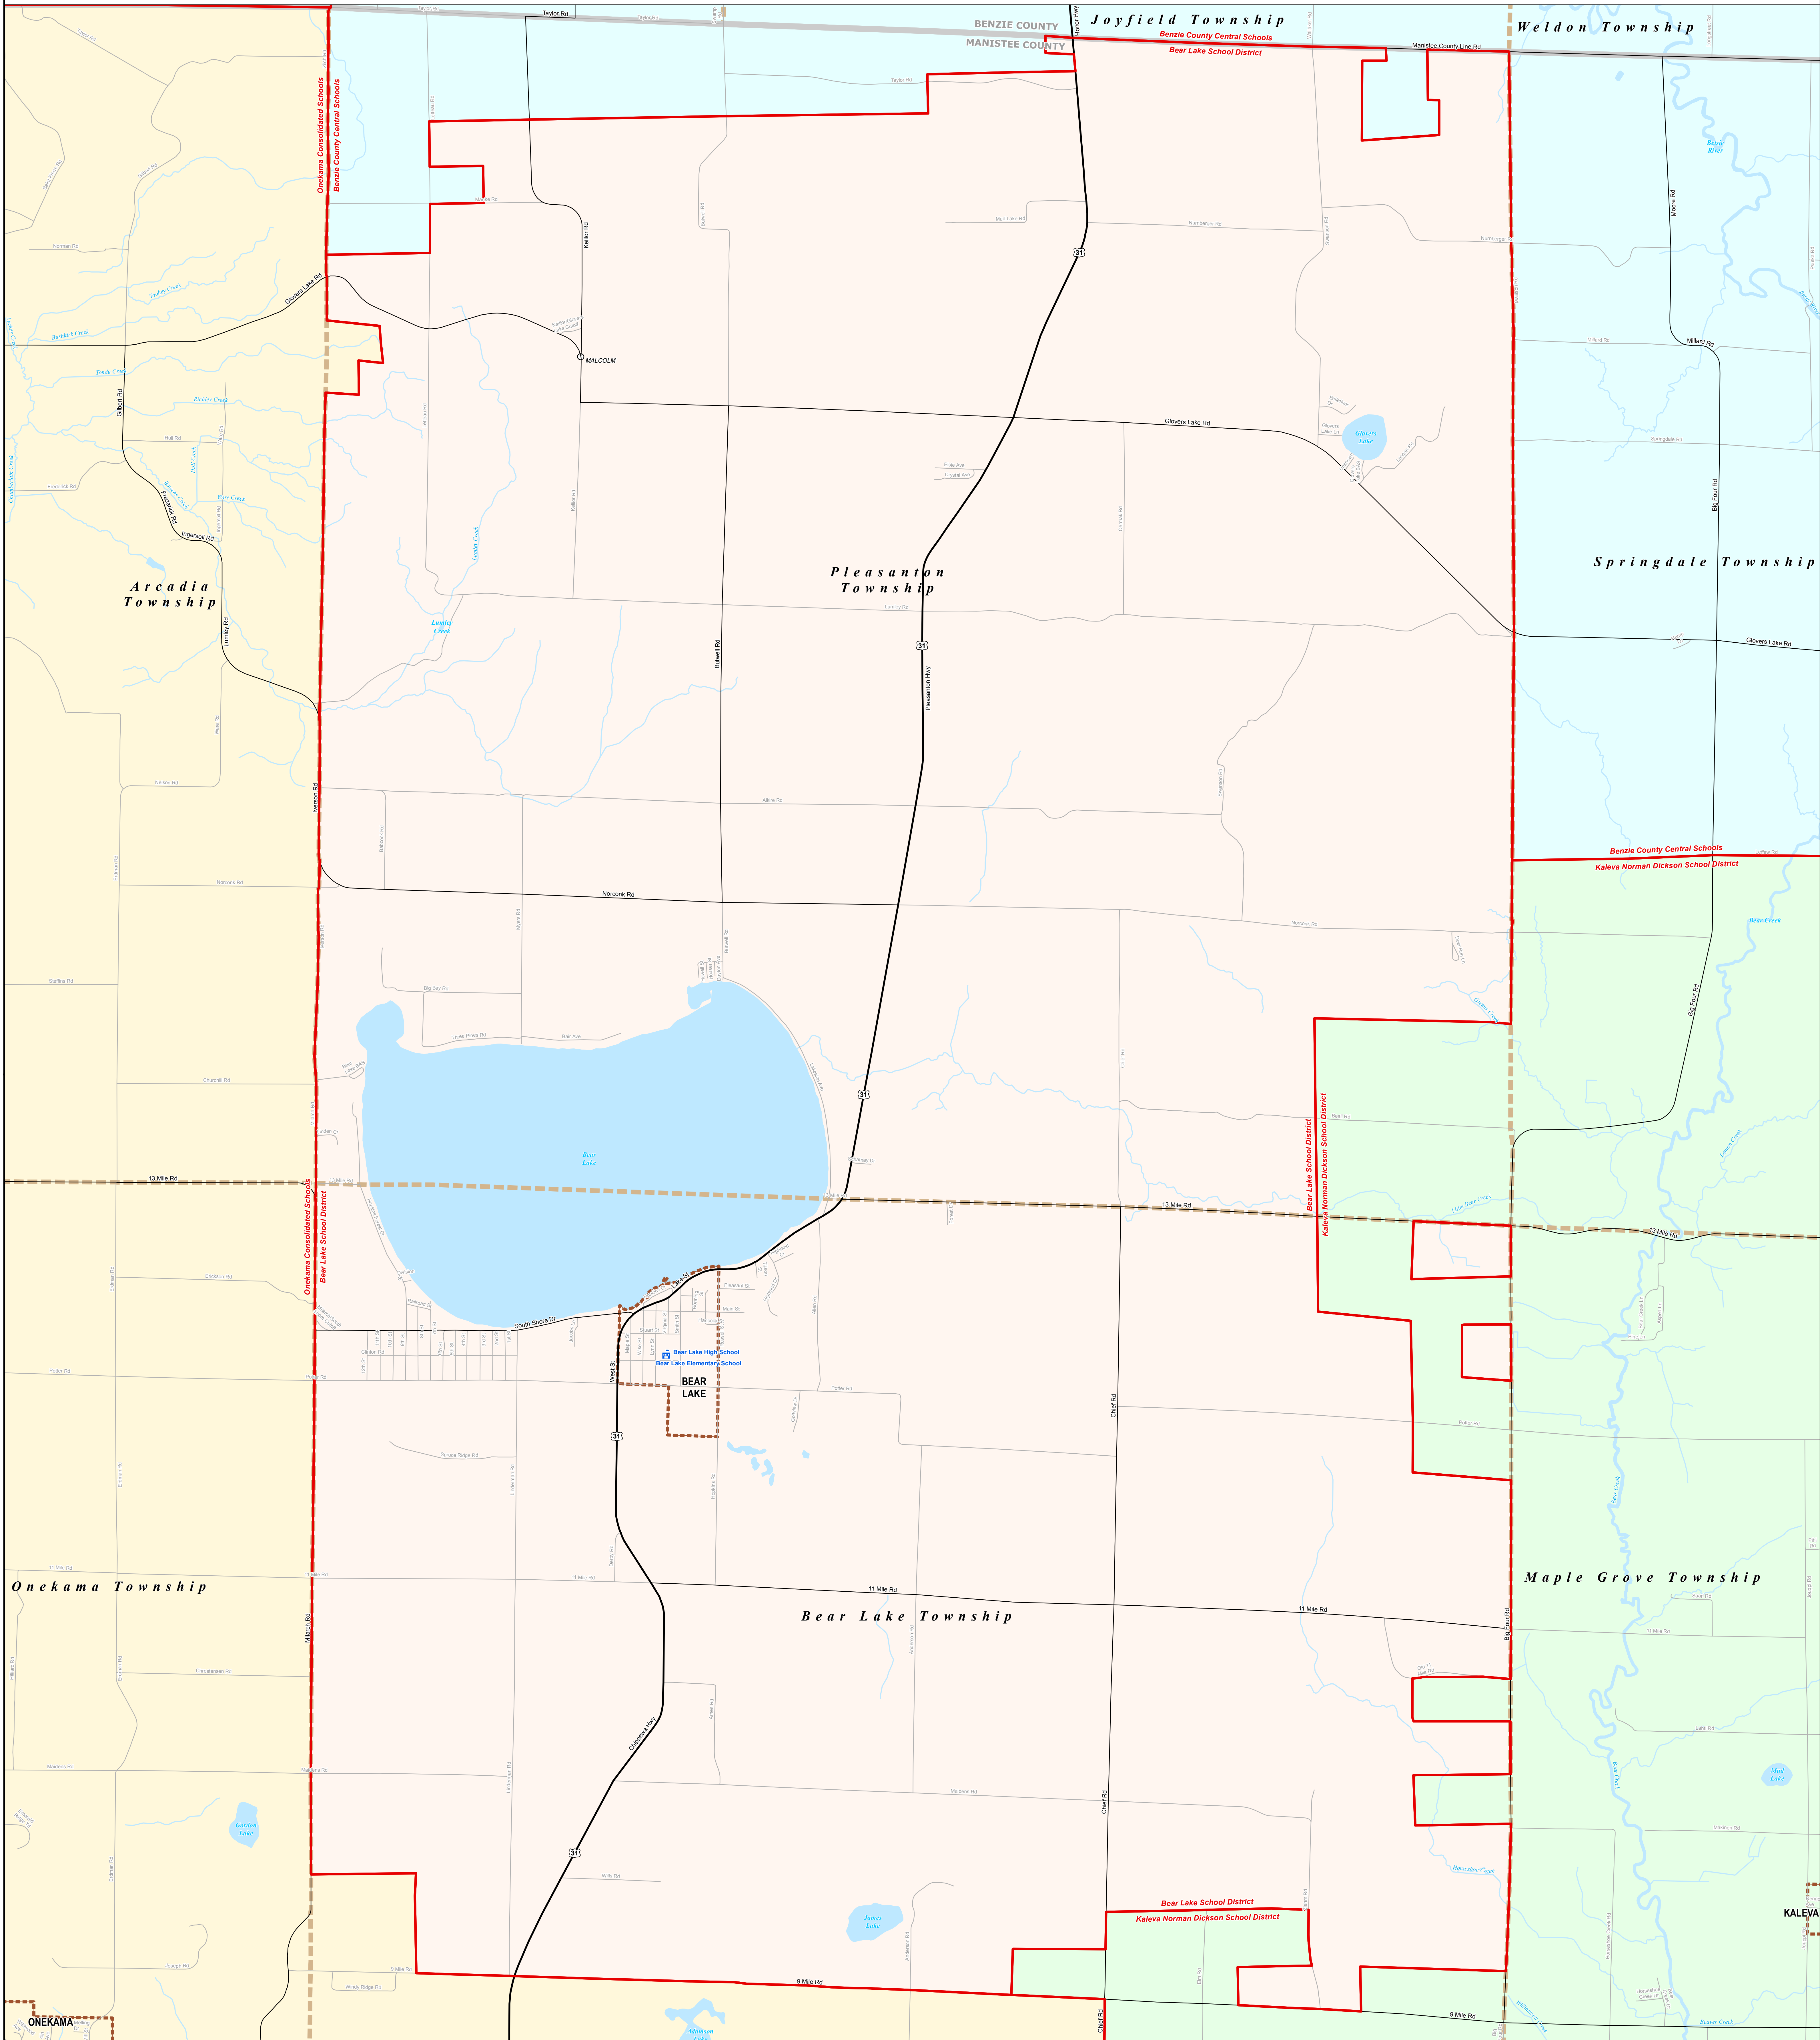

BEAR LAKE SCHOOL DISTRICT

Manistee ISD

*Note: Non K-12 School Districts identified with Asterisk (*) in Name

11/14/13

Legend

School District	Unincorporated Place	Railroad
County	School	Water Feature
City	Freeway	River, Stream, or Drain
Township	Highway	
Village	Primary Road	
Census Designated Place	Local Road	

Source: Michigan Geographic Framework, v13a